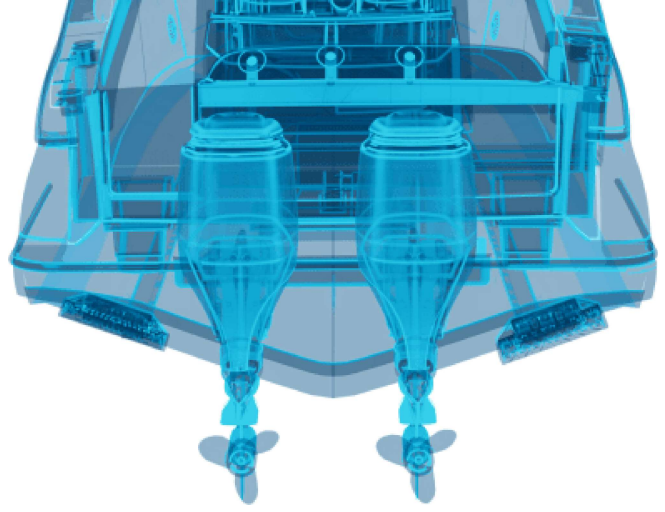

SEAKEEPER RIDE SEA TRIAL REPORT

Vessel Characteristics

Boat Make	XO Boats
Boat Model	EXPLR44
Boat Year	2025
System	Seakeeper Ride 750
Length Overall	43 ft. 7 in.
Beam Overall	12 ft. 1 in.
Engine Configuration	3x Mercury 400 HP
Displacement	18,266 lbs.