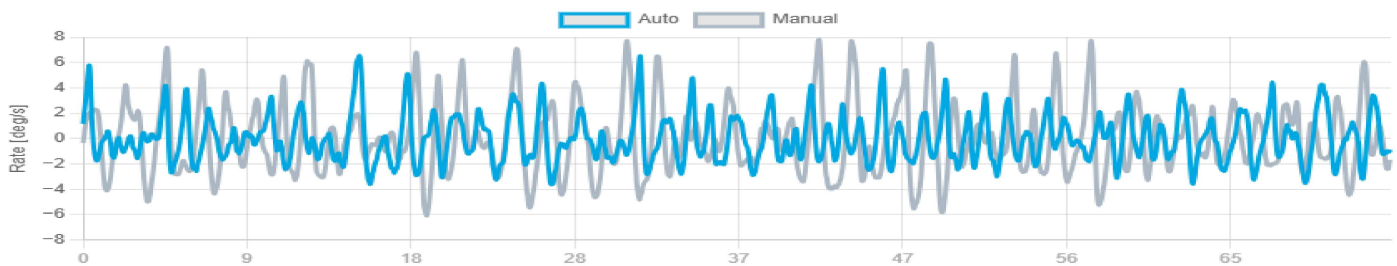

SEAKEEPER RIDE SEA TRIAL REPORT

Vessel Characteristics

Boat Make	XO Boats
Boat Model	EXPLR44
Boat Year	2025
System	Seakeeper Ride 750
Length Overall	43 ft. 7 in.
Beam Overall	12 ft. 1 in.
Engine Configuration	3x Mercury 400 HP
Displacement	18,266 lbs.

Test Conditions

Date	8/22/2025
Location	Helsinki, Finland
Average Speed (auto)	34 mph
Average Speed (manual)	34 mph
Seas	Following Seas
Sea Conditions	2 ft. at 3 sec

Performance Results

Roll Rate Comparison

Pitch Rate Comparison

Performance results are measured with the system on and off as a reduction of standard deviation in pitch and roll rates at all frequencies at a constant heading and speed.