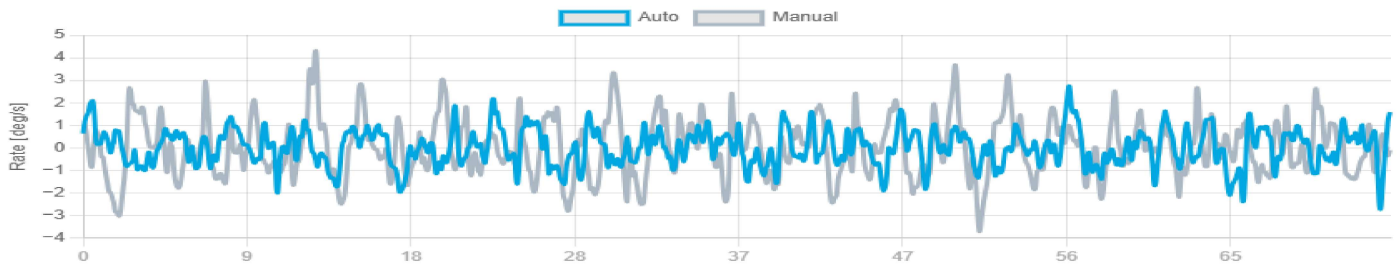

SEAKEEPER RIDE SEA TRIAL REPORT

Vessel Characteristics

Boat Make	XO Boats
Boat Model	EXPLR44
Boat Year	2025
System	Seakeeper Ride 750
Length Overall	43 ft. 7 in.
Beam Overall	12 ft. 1 in.
Engine Configuration	3x Mercury 400 HP
Displacement	18,266 lbs.

Test Conditions

Date	8/22/2025
Location	Helsinki, Finland
Average Speed (auto)	34 mph
Average Speed (manual)	34 mph
Seas	Following Seas
Sea Conditions	2 ft. at 3 sec

Performance Results

Roll Rate Comparison

Pitch Rate Comparison

Performance results are measured with the system on and off as a reduction of standard deviation in pitch and roll rates at all frequencies at a constant heading and speed.